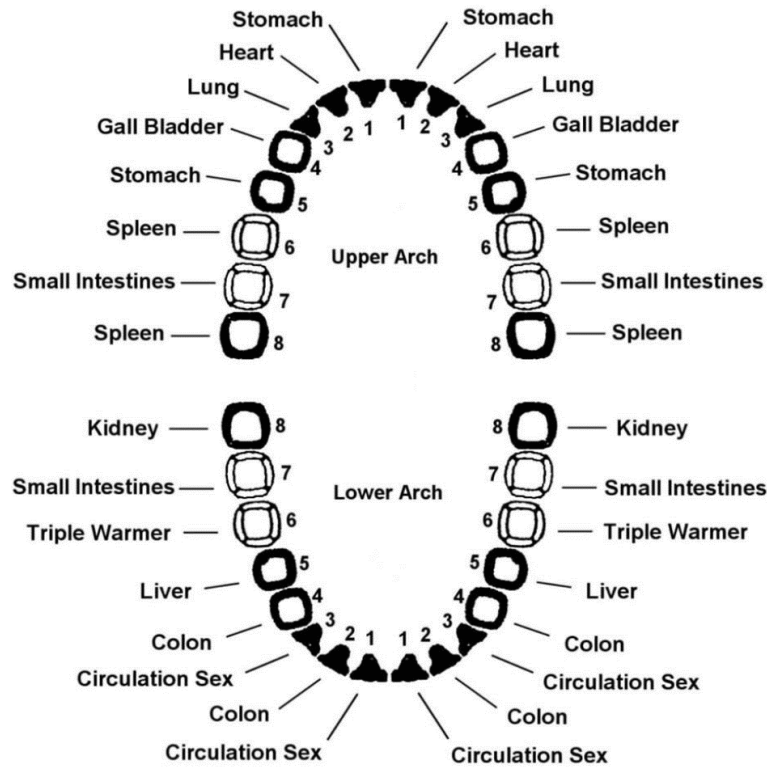

Tooth Meridian Chart

Name

Date

A Tooth Meridian Chart suggests a connection between specific teeth in the mouth and organs or body systems. Each tooth is thought to be linked to an energy pathway, or meridian, corresponding to various parts of the body.

Frau Fowler. (n.d.). Tooth Meridian. Frau Fowler's Holistic Dental Health.
<https://fraufowler.com/tooth-meridian/>

Additional notes