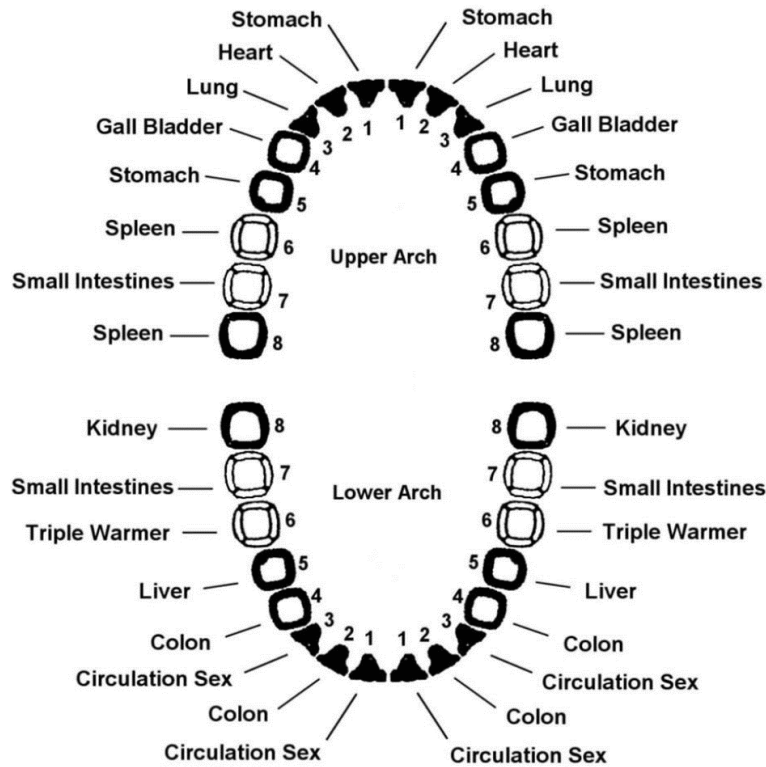

Tooth Meridian Chart

Name

Date

A Tooth Meridian Chart suggests a connection between specific teeth in the mouth and organs or body systems. Each tooth is thought to be linked to an energy pathway, or meridian, corresponding to various parts of the body.

Frau Fowler. (n.d.). Tooth Meridian. Frau Fowler's Holistic Dental Health.
<https://frauowler.com/tooth-meridian/>

Additional notes