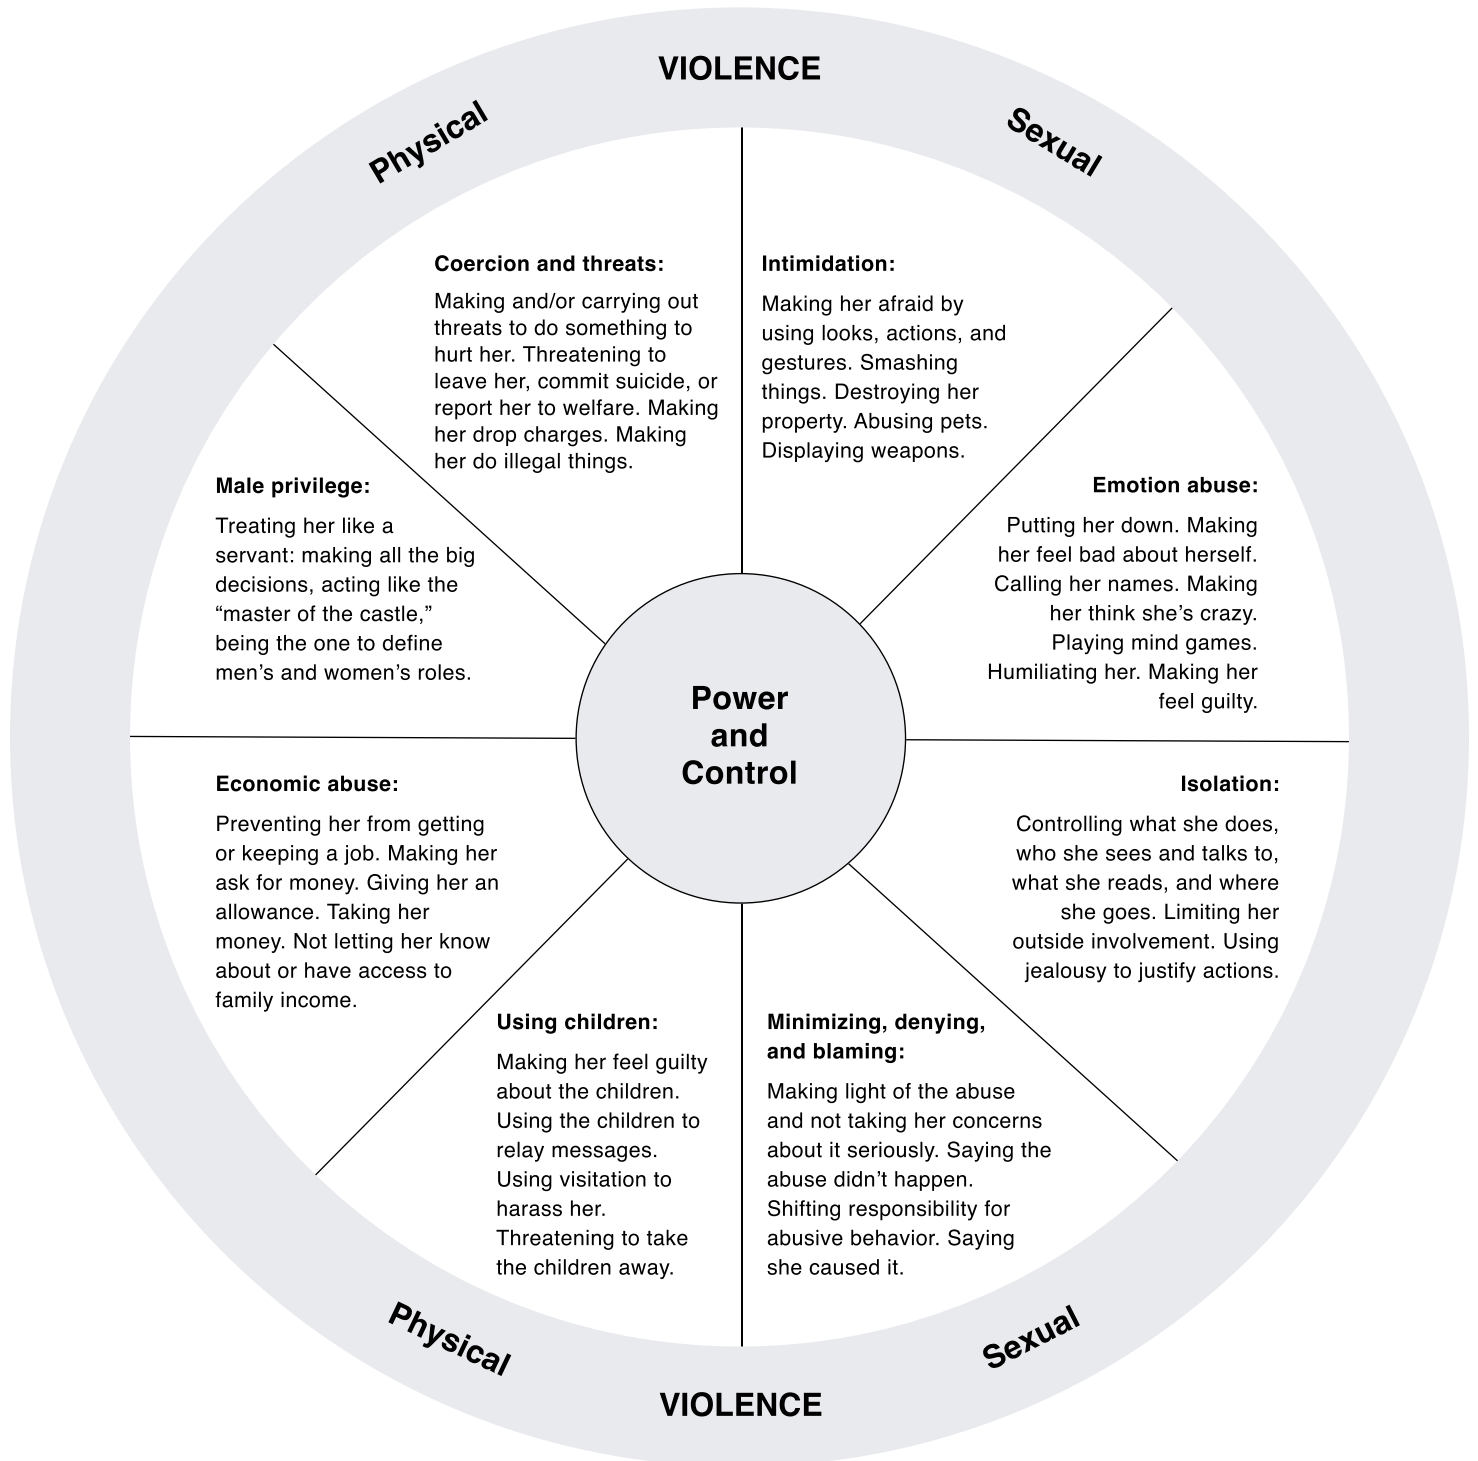

Power And Control Wheel

Power and Control. Project in Duluth, Minnesota
www.theduluthmodel.org/wp-content/uploads/2017/03/PowerandControl.pdf

Name: _____ Date: _____

Power and Control. Project in Duluth, Minnesota
www.theduluthmodel.org/wp-content/uploads/2017/03/PowerandControl.pdf