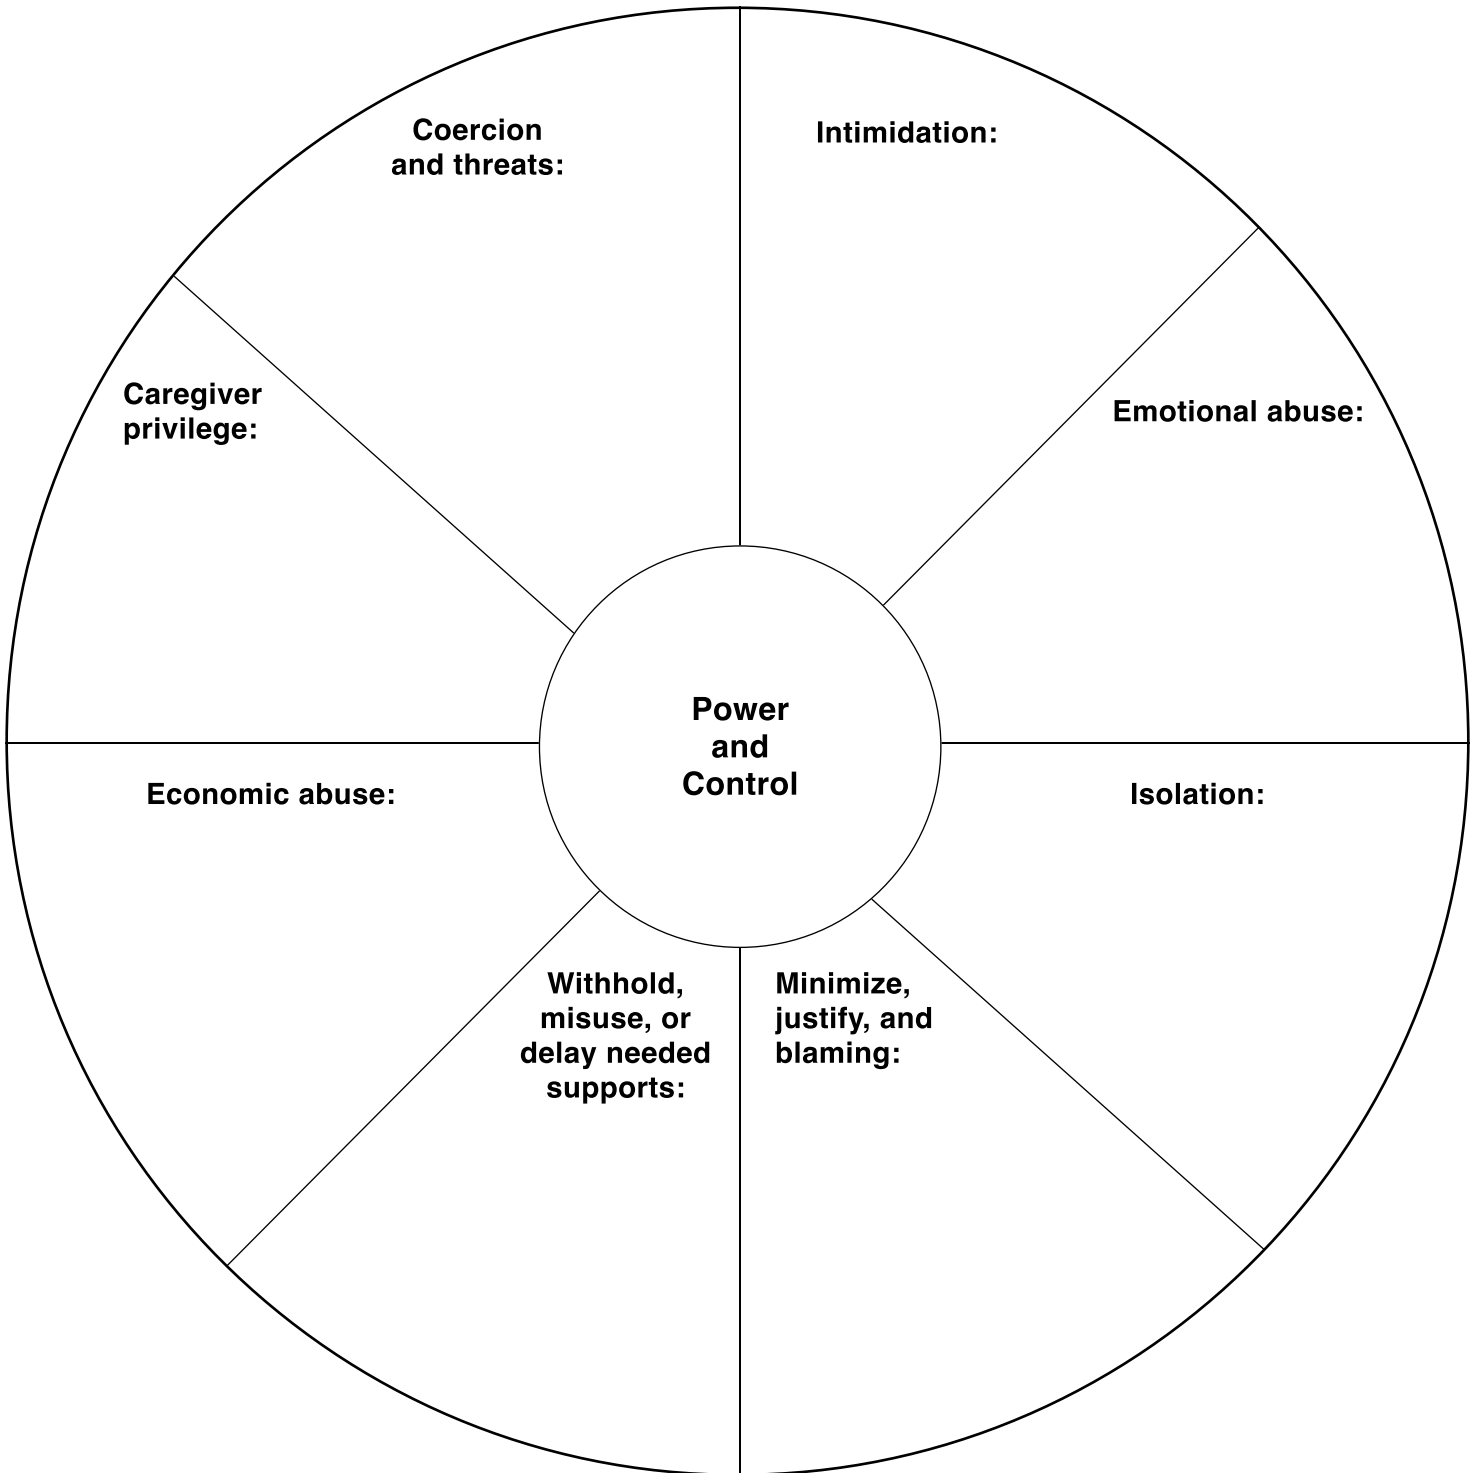

Power And Control Wheel

Power and Control. Project in Duluth, Minnesota
www.theduluthmodel.org/wp-content/uploads/2017/03/PowerandControl.pdf

Name: _____ Date: _____

Power and Control. Project in Duluth, Minnesota
www.theduluthmodel.org/wp-content/uploads/2017/03/PowerandControl.pdf