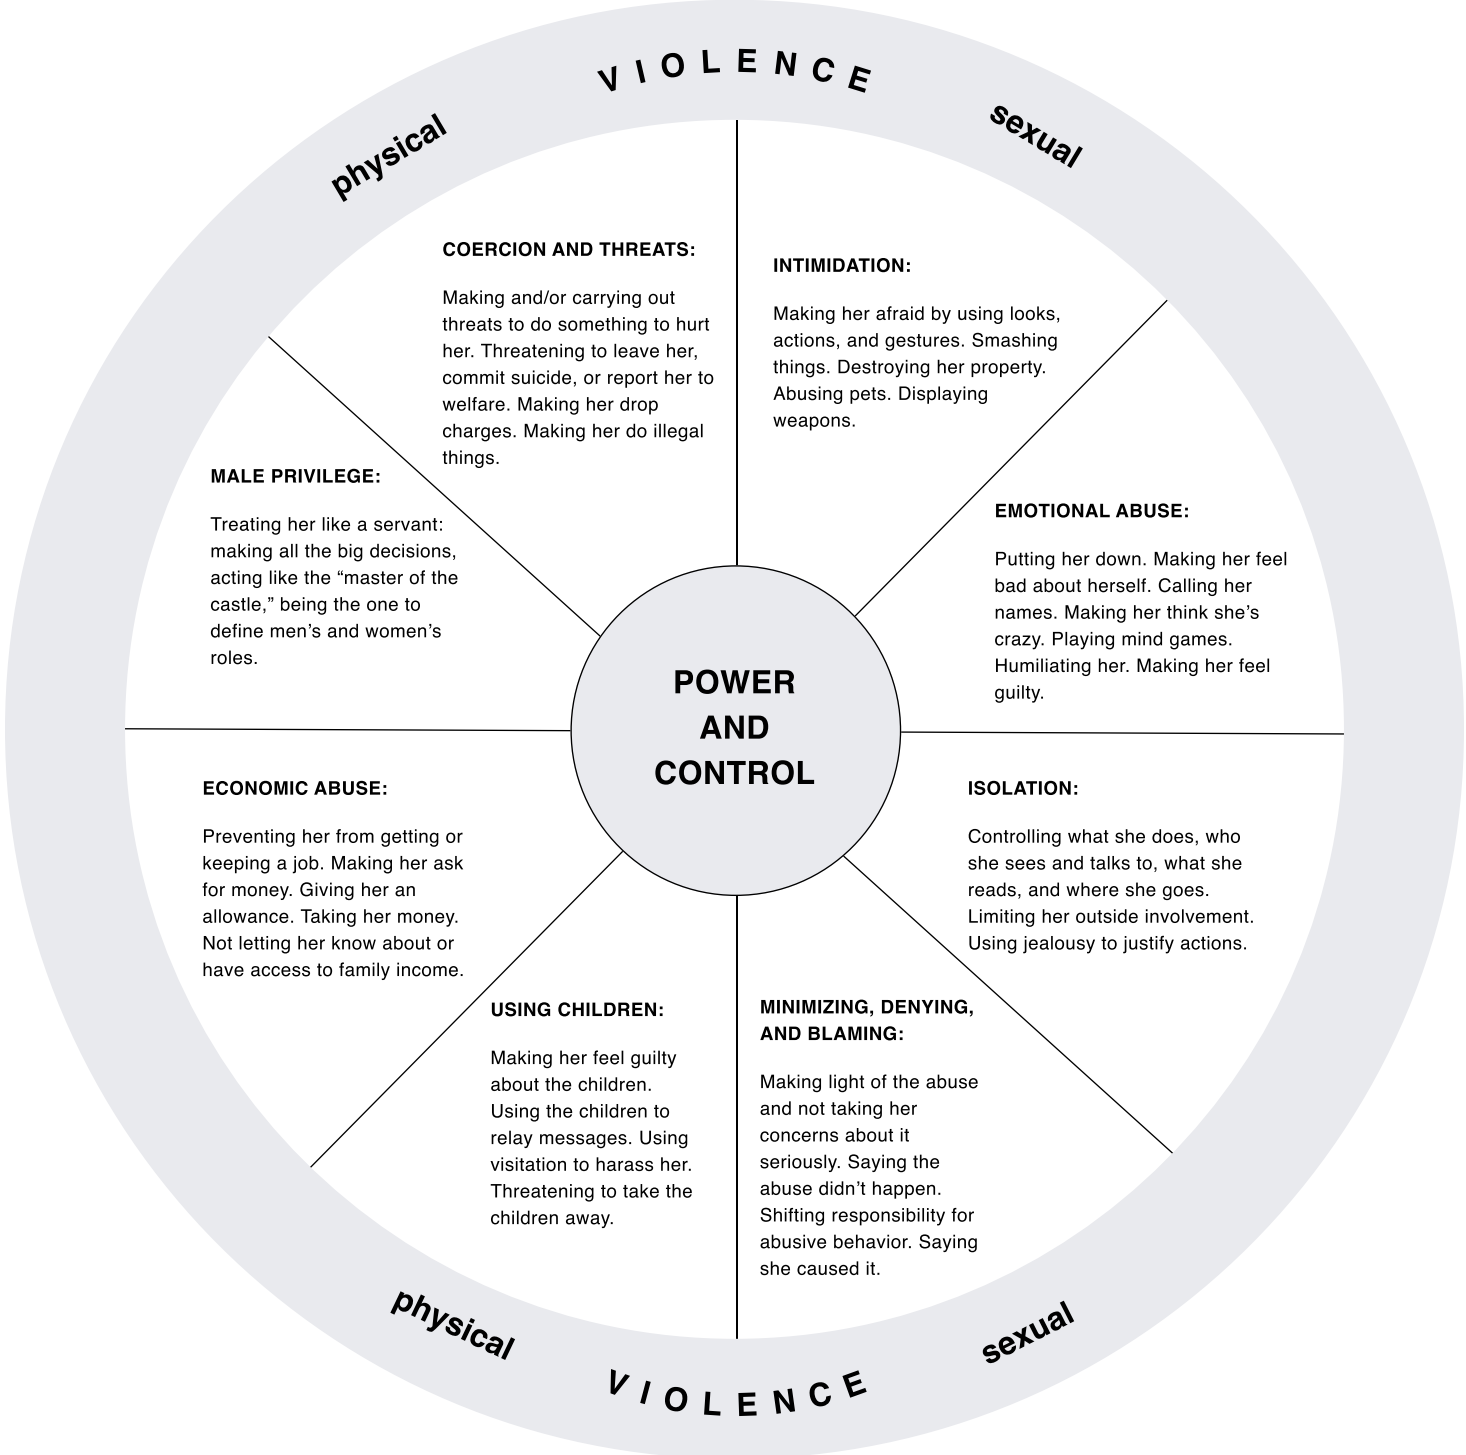

Power and Control Wheel

Developed by the Domestic Abuse Intervention Project in Duluth, Minnesota)

Name: _____

Date: _____

Developed by the Domestic Abuse Intervention Project in Duluth, Minnesota)