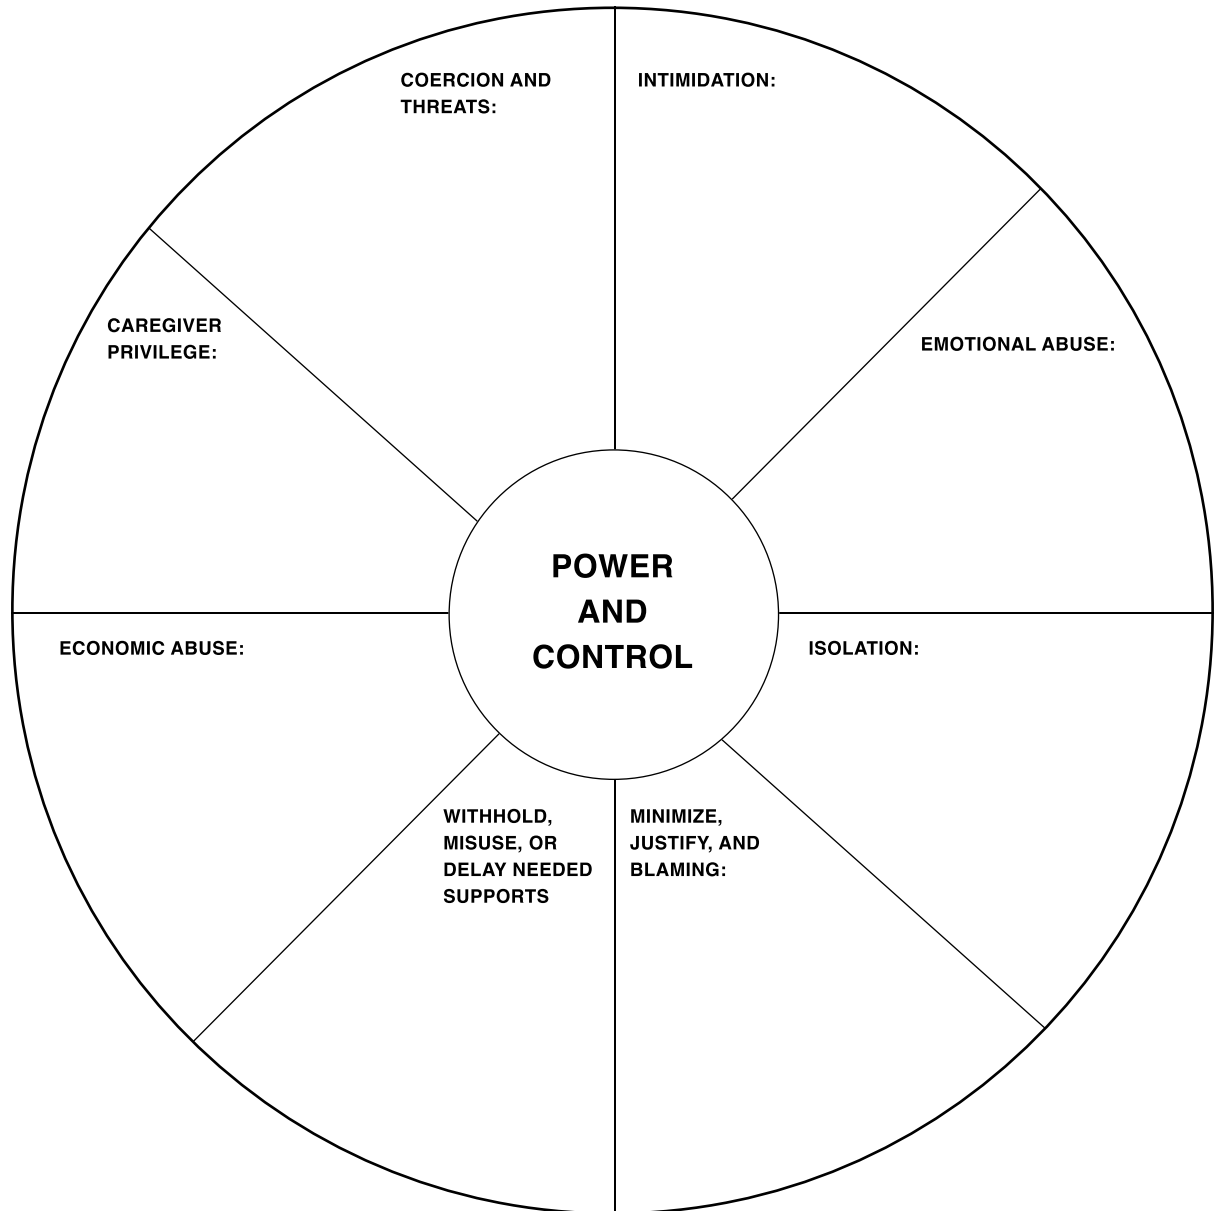

Power and Control Wheel

Developed by the Domestic Abuse Intervention Project in Duluth, Minnesota)

Name: _____

Date: _____

Developed by the Domestic Abuse Intervention Project in Duluth, Minnesota)