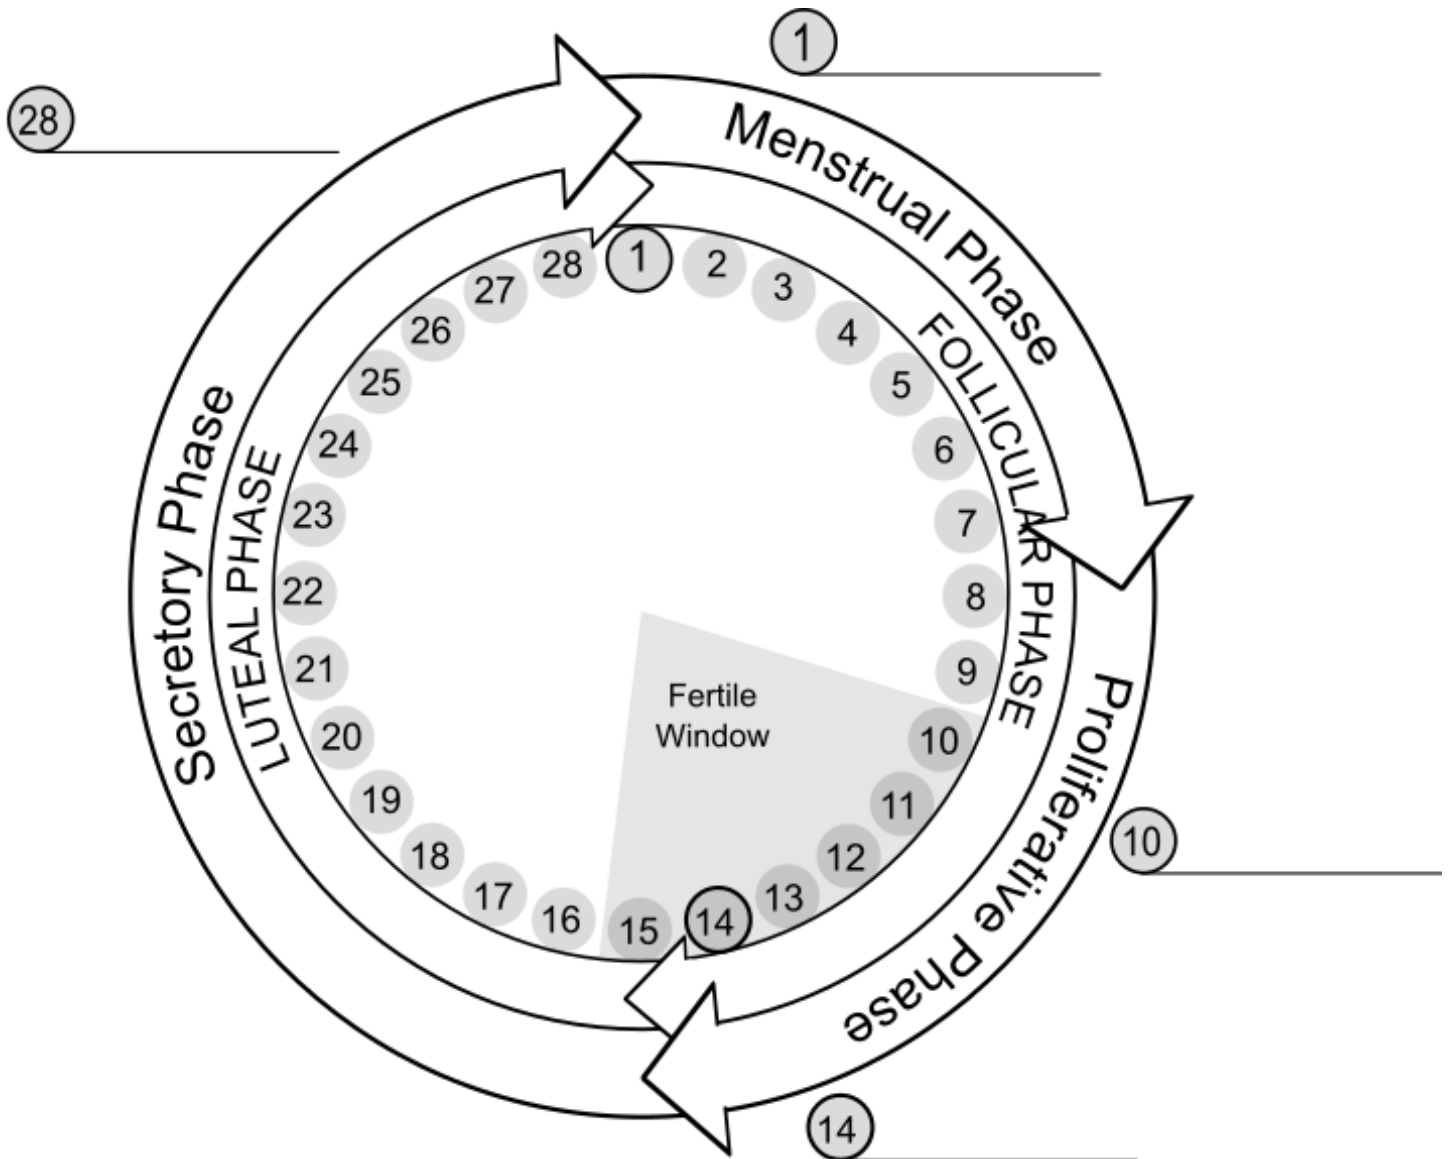

Menstrual Cycle Phases Chart

Guide

Day 1: First Day of Menstrual Phase

Day 10: Beginning of Fertile Window

Day 14: Ovulation

Day 28: Last Day Before Next Menstrual Phase