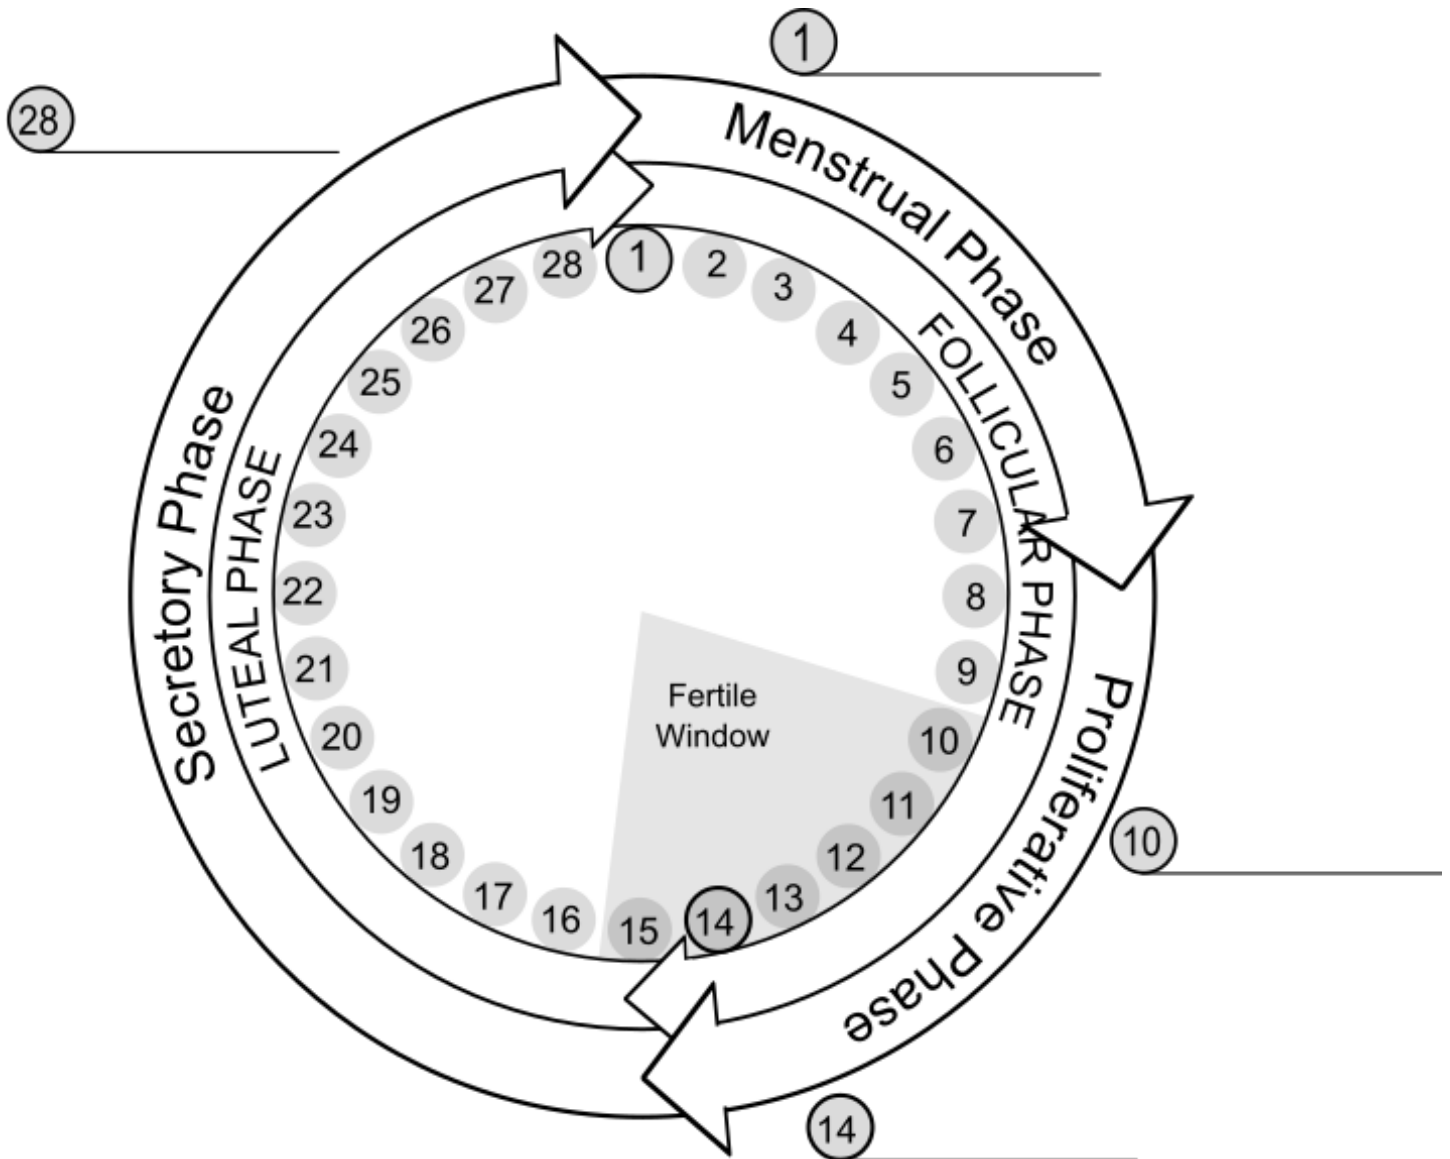

# Menstrual Cycle Phases Chart

## Guide

Day 1: First Day of Menstrual Phase

Day 10: Beginning of Fertile Window

Day 14: Ovulation

Day 28: Last Day Before Next Menstrual Phase