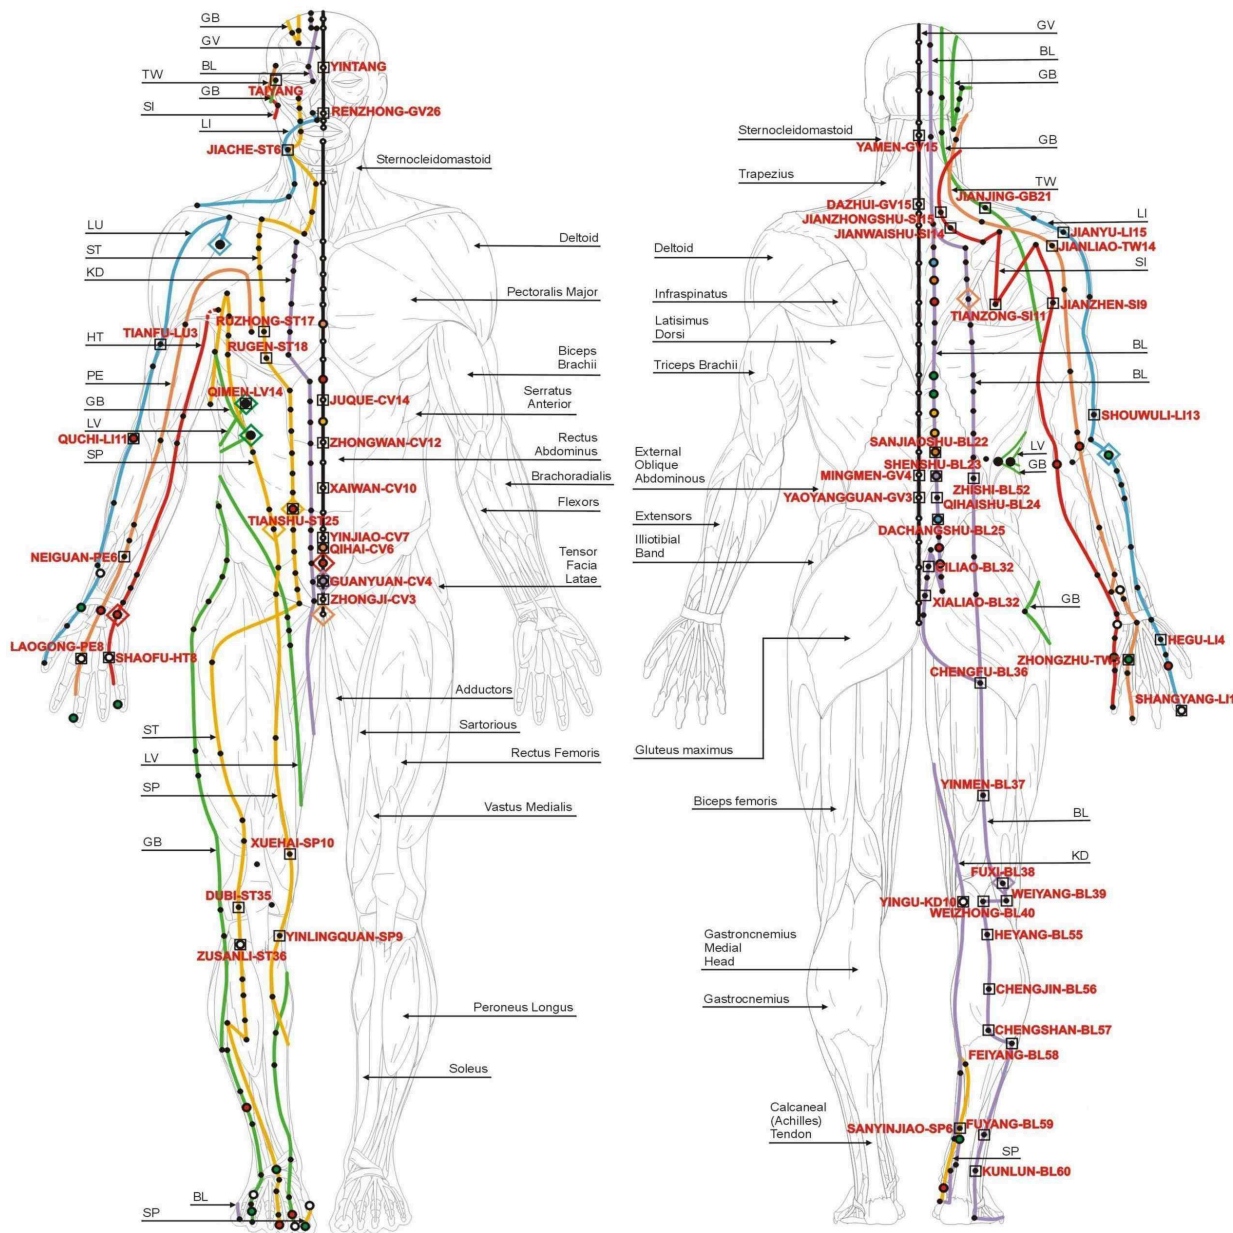

Female Acupuncture Points Chart

ANTERIOR VIEW

LEFT - YIN SUPERFICIAL MERIDIANS
RIGHT - SUPERFICIAL MUSCULATURE

ARM YIN MERIDIANS & SHICHEN

LU - LUNG MERIDIAN 3-5 AM
HT - HEART MERIDIAN 11 AM - 1 PM
LV - LIVER MERIDIAN 1-3 AM

LEG YIN MERIDIANS & SHICHEN

SP - SPLEEN MERIDIAN 9-11 AM
KD - KIDNEY MERIDIAN 5-7 PM
PE - PERICARDIUM MERIDIAN 7-9 PM

CV - CONCEPTION VESSEL (CENTERLINE)

POSTERIOR VIEW

LEFT - SUPERFICIAL MUSCULATURE
RIGHT - YANG SUPERFICIAL MERIDIANS

ARM YANG MERIDIANS & SHICHEN

LI - LARGE INTESTINE MERIDIAN 5-7 AM
SI - SMALL INTESTINE 1-3 PM
TW - TRIPLE WARMER 9-11 PM

LEG YANG MERIDIANS & SHICHEN

ST - STOMACH MERIDIAN 7-9 AM
BL - BLADDER MERIDIAN 3-5 PM
GB - GALL BLADDER MERIDIAN 11 PM - 1 AM

GV - GOVERNING VESSEL (CENTERLINE)

LEGEND

WOOD PHASE MERIDIAN
1ST FIRE PHASE MERIDIAN
2ND FIRE PHASE MERIDIAN
EARTH PHASE MERIDIAN
METAL PHASE MERIDIAN
WATER PHASE MERIDIAN
PRIME VESSEL

WRIST PULSE

LEFT

DEEP / SUPERFICIAL

HT / LI

LV / GB

KD / BL

□ GENERAL USE STRIKING POINTS

RIGHT

DEEP / SUPERFICIAL

LU / LI

SP / ST

KD / PE - TW