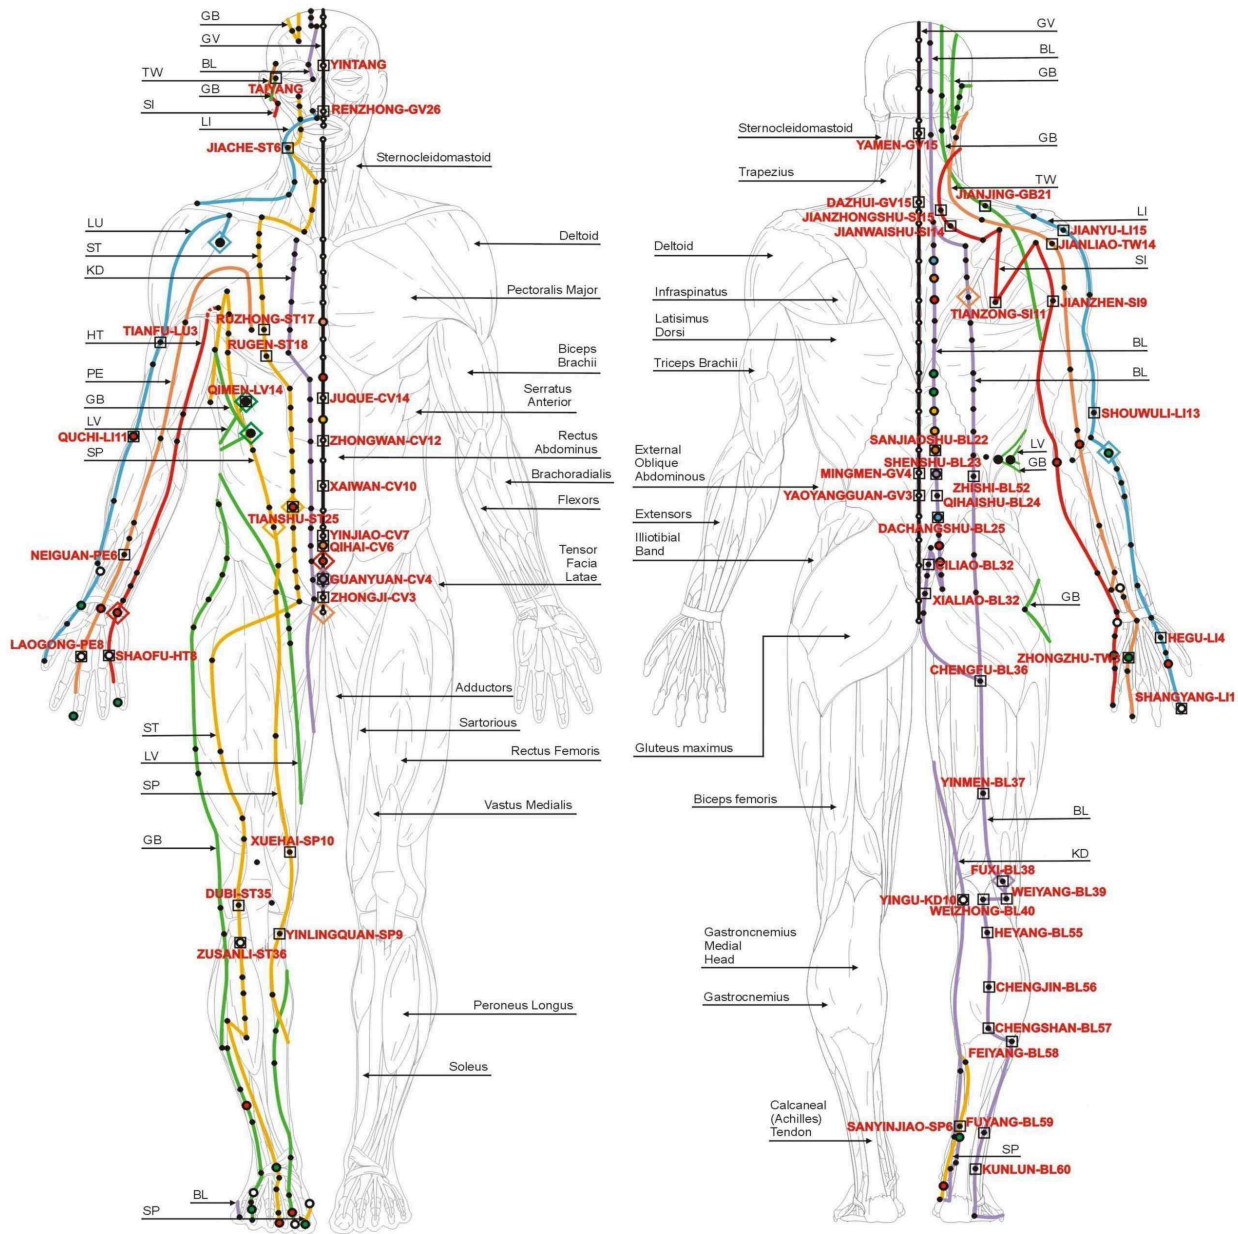

Female Acupuncture Points Chart

ANTERIOR VIEW

LEFT - YIN SUPERFICIAL MERIDIANS
RIGHT - SUPERFICIAL MUSCULATURE

ARM YIN MERIDIANS & SHICHEN

LU - LUNG MERIDIAN 3-5 AM
HT - HEART MERIDIAN 11 AM - 1 PM
LV - LIVER MERIDIAN 1-3 AM

LEG YIN MERIDIANS & SHICHEN

POSTERIOR VIEW

LEFT - SUPERFICIAL MUSCULATURE
RIGHT - YANG SUPERFICIAL MERIDIANS

ARM YANG MERIDIANS & SHICHEN

LI - LARGE INTESTINE MERIDIAN 5-7 AM
SI - SMALL INTESTINE 1-3 PM
TW - TRIPLE WARMER 9-11 PM

LEG YANG MERIDIANS & SHICHEN

ST - STOMACH MERIDIAN 7-9 AM
BL - BLADDER MERIDIAN 3-5 PM
GB - GALL BLADDER MERIDIAN 11 PM - 1 AM
GV - GOVERNING VESSEL (CENTERLINE)

LEGEND

WOOD PHASE MERIDIAN
1ST FIRE PHASE MERIDIAN
2ND FIRE PHASE MERIDIAN
EARTH PHASE MERIDIAN
METAL PHASE MERIDIAN
WATER PHASE MERIDIAN
PRIME VESSEL

WRIST PULSE

LEFT
DEEP / SUPERFICIAL
HT / LI
LV / GB
KD / BL

RIGHT
DEEP / SUPERFICIAL
LU / LI
SP / ST
KD / PE - TW

□ GENERAL USE STRIKING POINTS