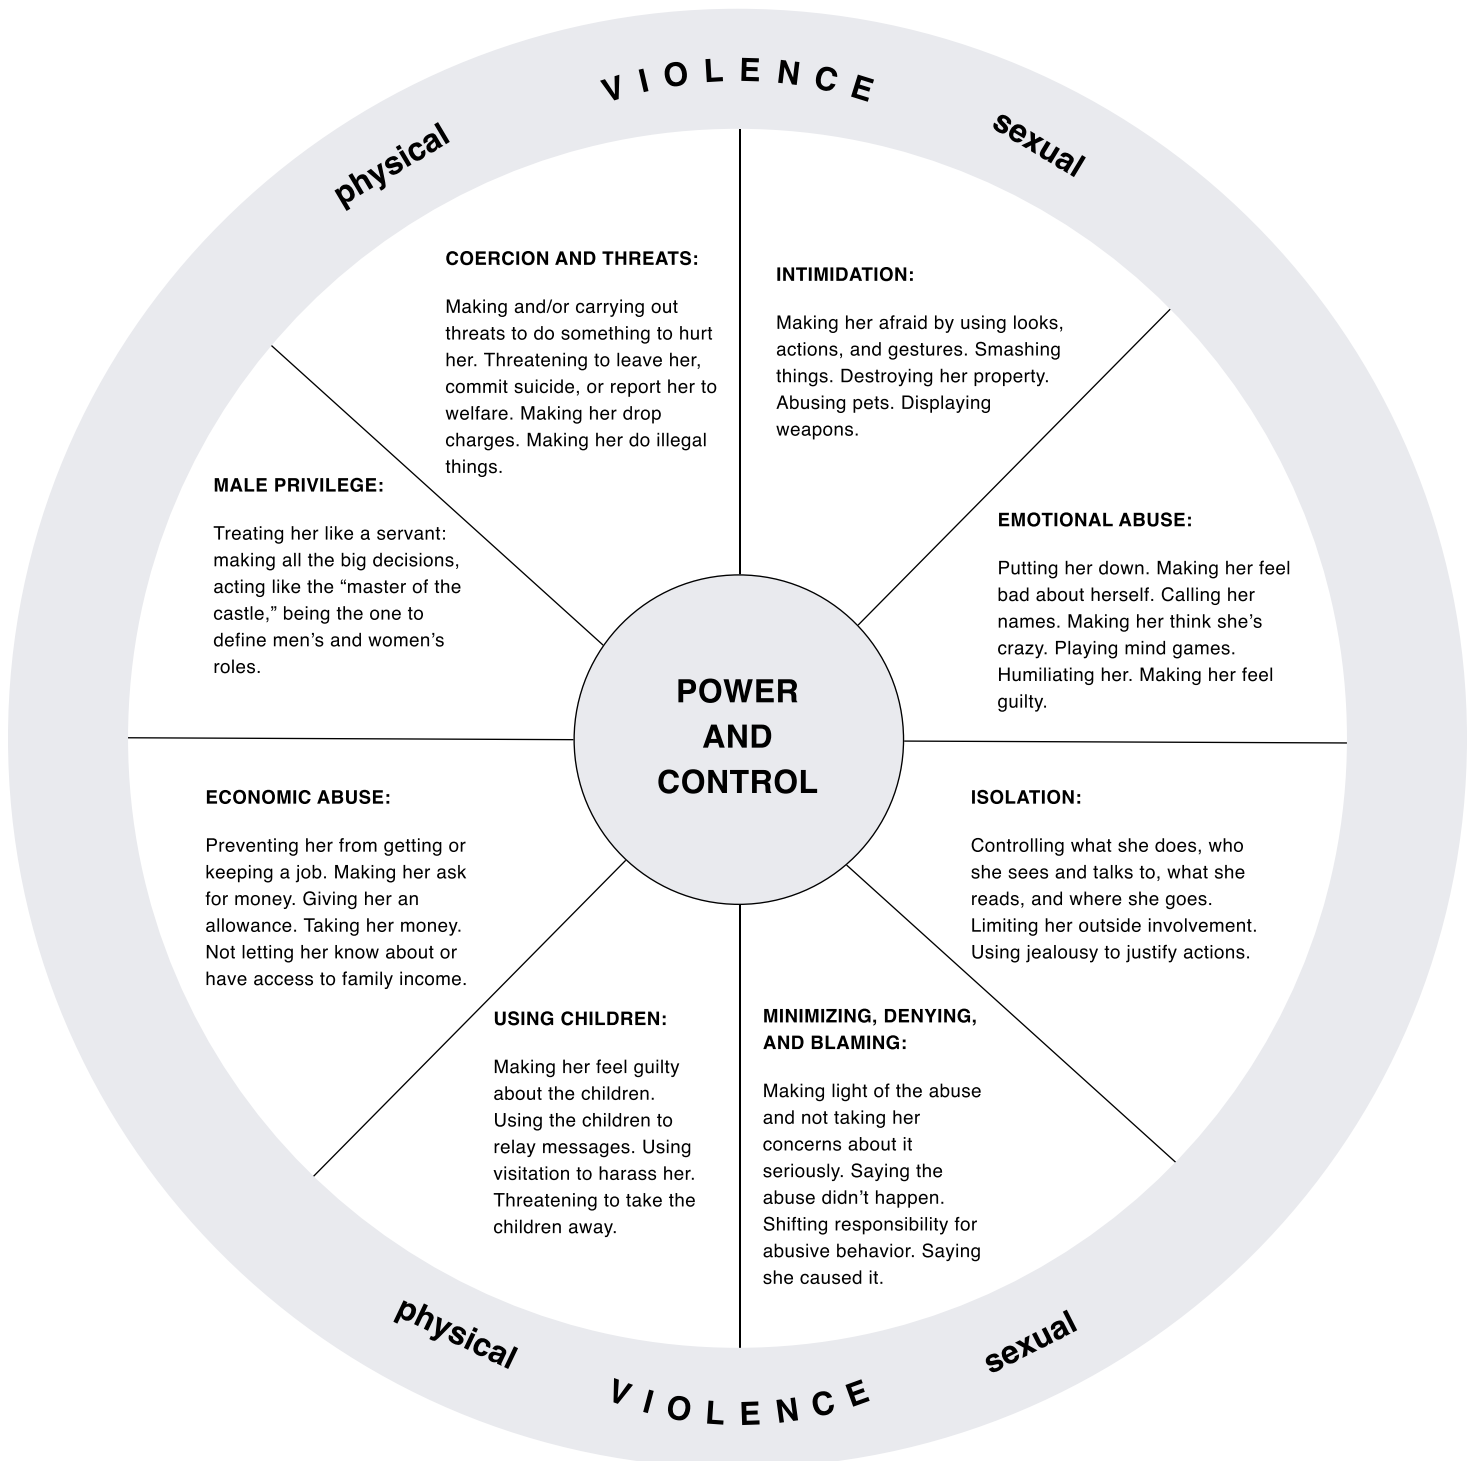

Domestic Violence Wheel - Power and Control

Developed by the Domestic Abuse Intervention Project in Duluth, Minnesota)