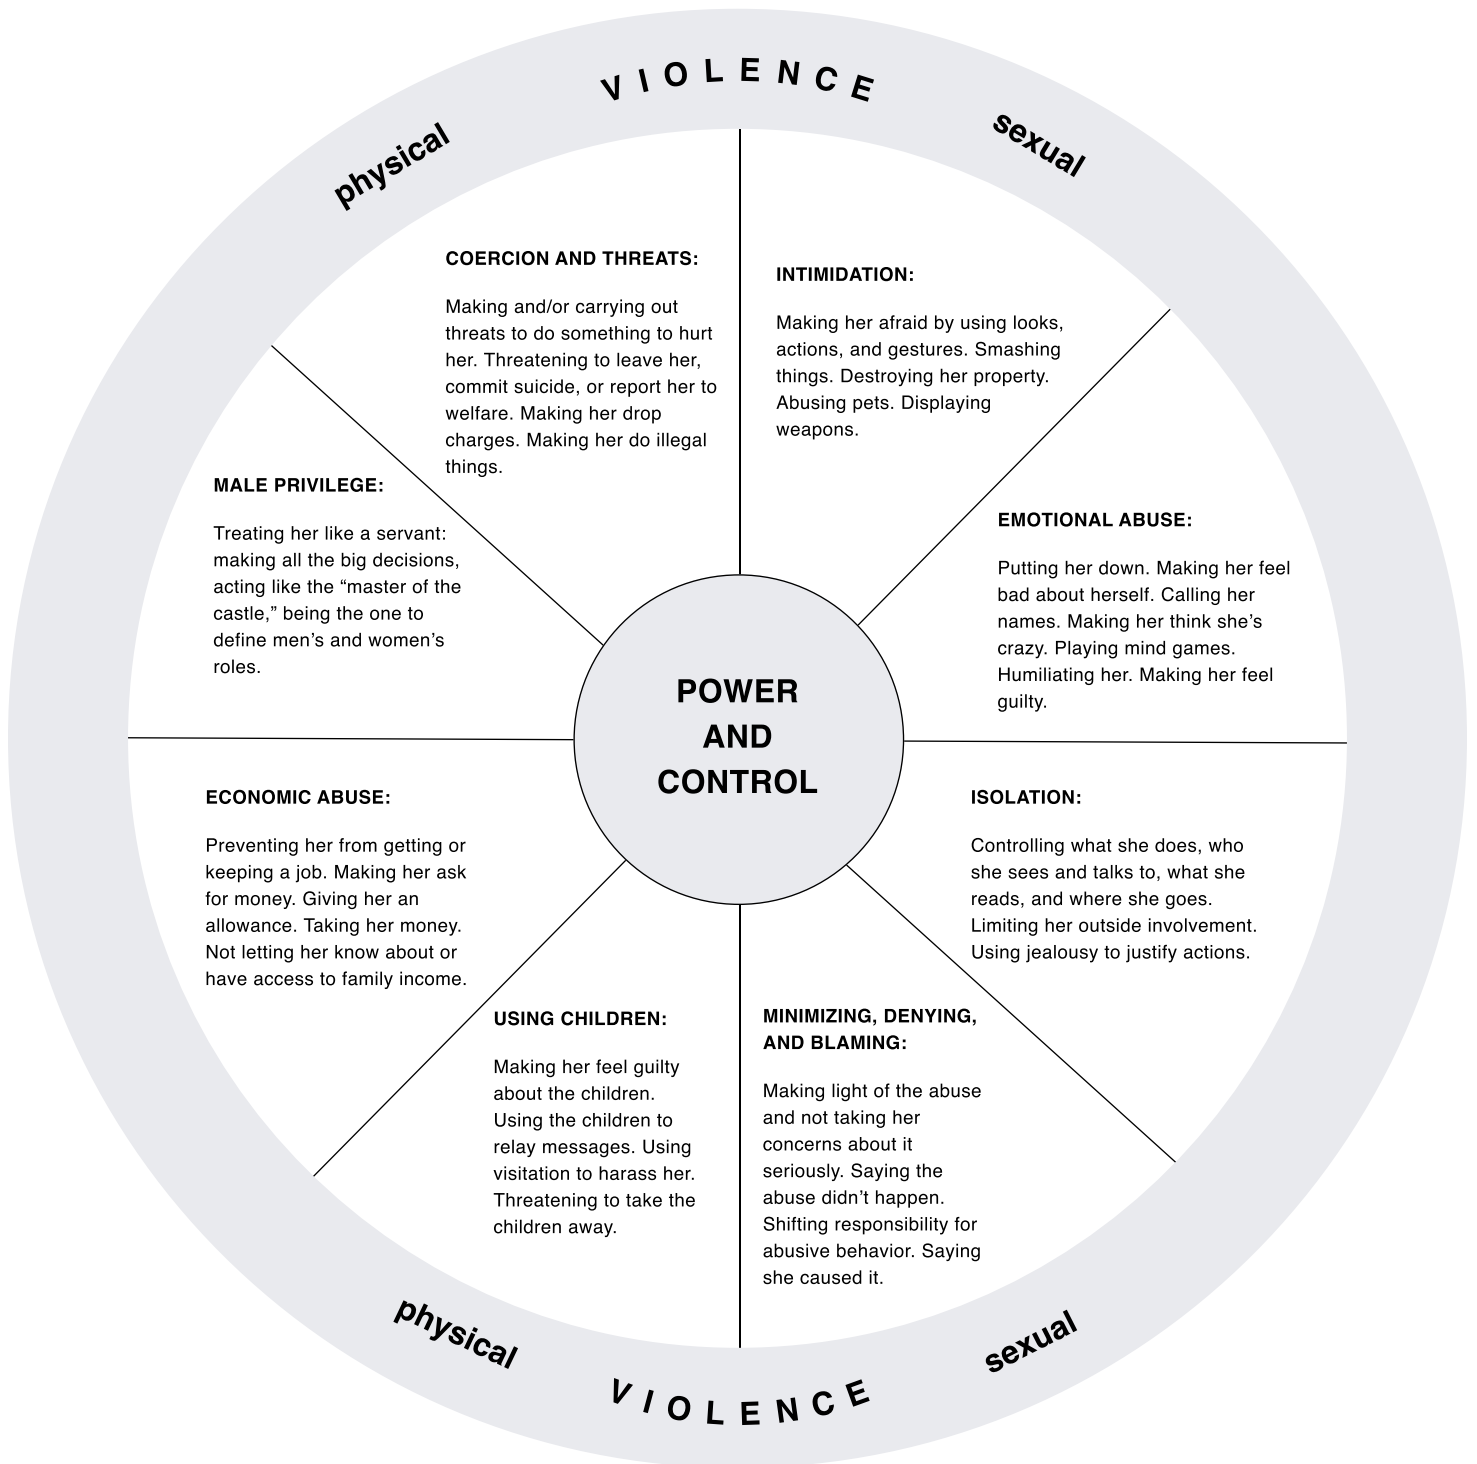

# Domestic Violence Wheel - Power and Control

Developed by the Domestic Abuse Intervention Project in Duluth, Minnesota)