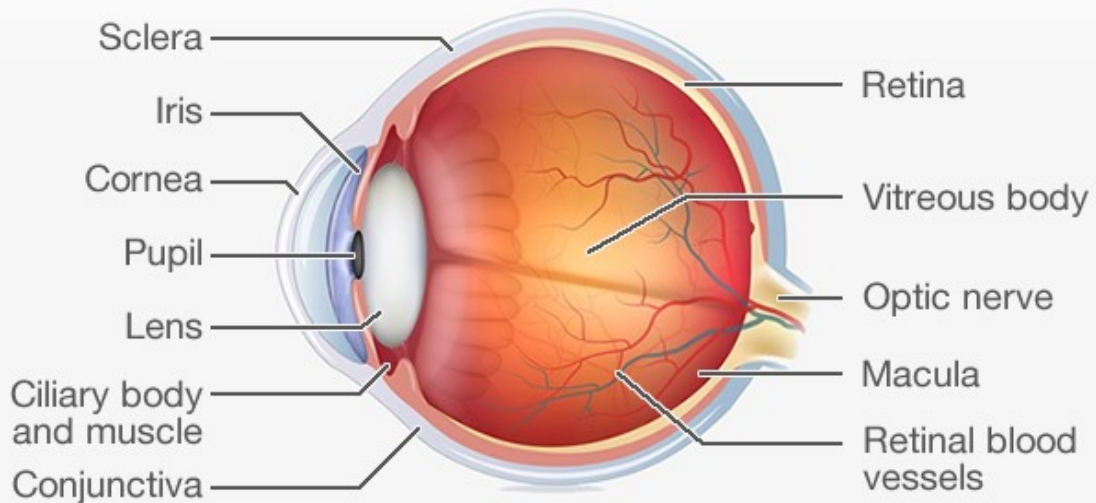

Diagram of the Eye

Name of Patient:

Date:

Human Eye Anatomy

Image Source: [Rutnin-Gimbel LASIK Centre-Pioneer in Laser Eye Surgery_ \(rutningimbel.com\)](http://rutningimbel.com)

Notes: