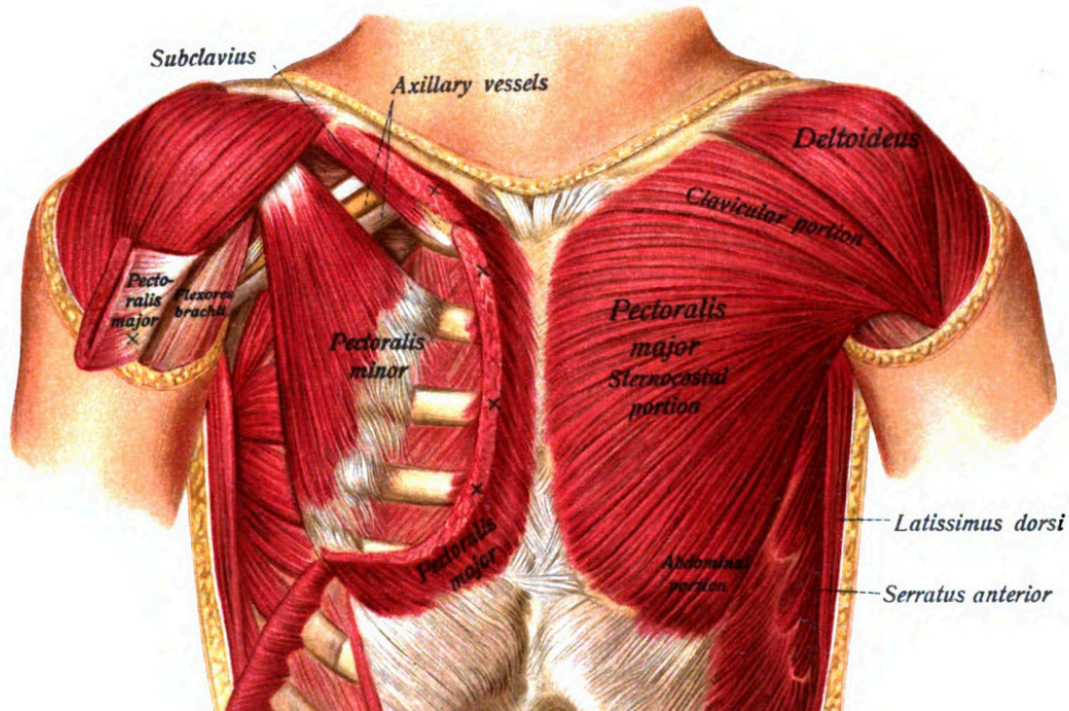

# Chest Muscle Diagram

## Pectoralis Major, Pectoralis Minor, Serratus Anterior

Source: By Dr. Johannes Sobotta - Sobotta's Atlas and Text-book of Human Anatomy 1909, Public Domain, <https://commons.wikimedia.org/w/index.php?curid=29817258>

## Subclavius

Labeled red in the following diagram

Source: By Henry Vandyke Carter - Henry Gray (1918) Anatomy of the Human Body (See &quot;Book&quot;

section below) [Bartleby.com](http://Bartleby.com): Gray's Anatomy, Plate 411 Originally loaded into EN:wiki  
en:Image:Gray411subclavius.png, Public Domain, <https://commons.wikimedia.org/w/index.php?curid=4263041>