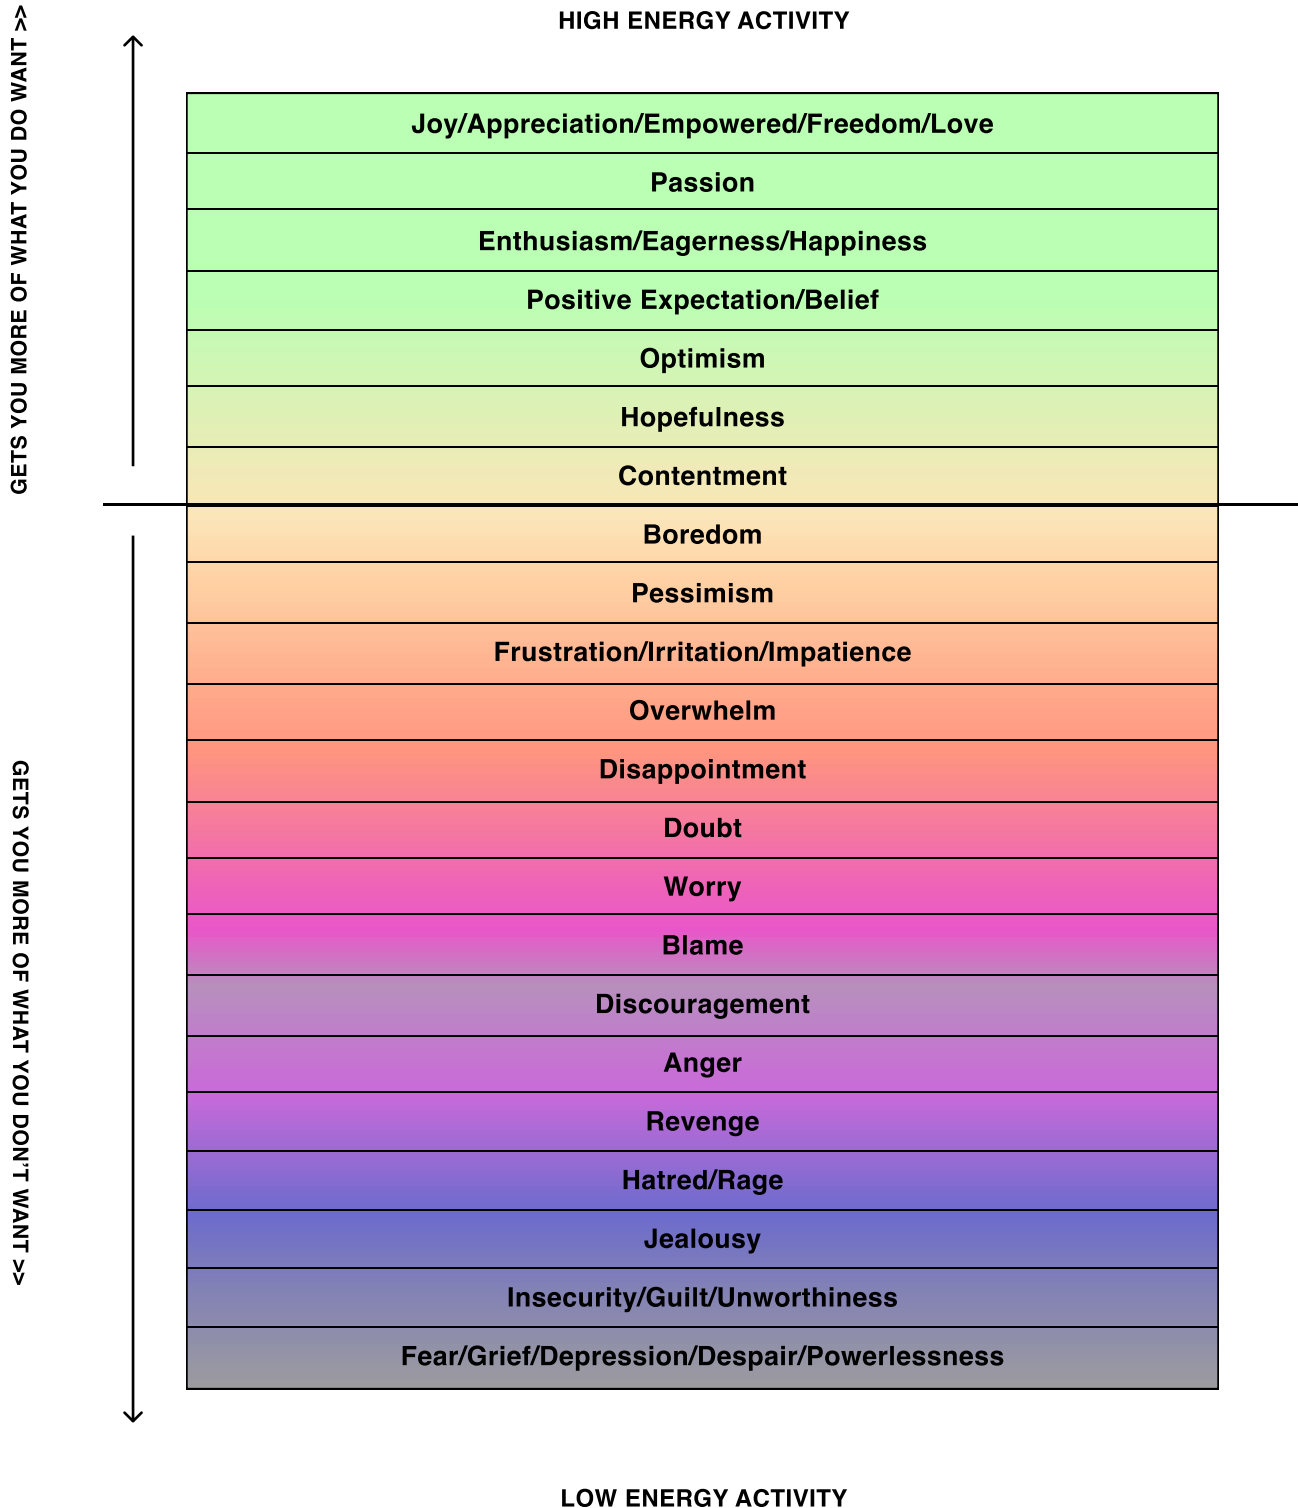

Emotional Guidance Scale

Source: © 2014 Ask & It Is Given. Jerry & Ester Hicks (Abraham)